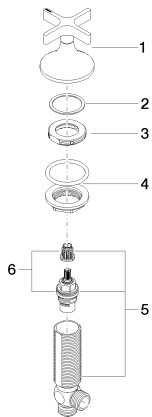

Bathtub - VAIA
Deck valve clockwise-closing hot - polished chrome
Article number: 20 000 808-00

All dimensions in mm / inch = mm x 0,0394

Flow rate chart

Bathtub - VAIA

Deck valve clockwise-closing hot - polished chrome

Article number: 20 000 808-00

Other surface finishes

platinum matte
20 000 808-06

platinum
20 000 808-08

Brushed Durabronz
20 000 808-28

Dark Platinum matte
20 000 808-99

More custom finish options are available via special production (xTra Service). Please see our finish matrix for availability and pricing or contact a Dornbracht representative.

Spare parts list

Number	Item Number	Designation	Number of units
1	90 20 80 011 00-00	handle (hot)	1
2	09 28 10 003 90	ring	1
3	09 24 01 028 90	ring	1
4	04 23 10 032 46 90	fixing set	1
5	04 17 11 055 31 90	side panel	1
6	90 90 03 131 00 90	top	1