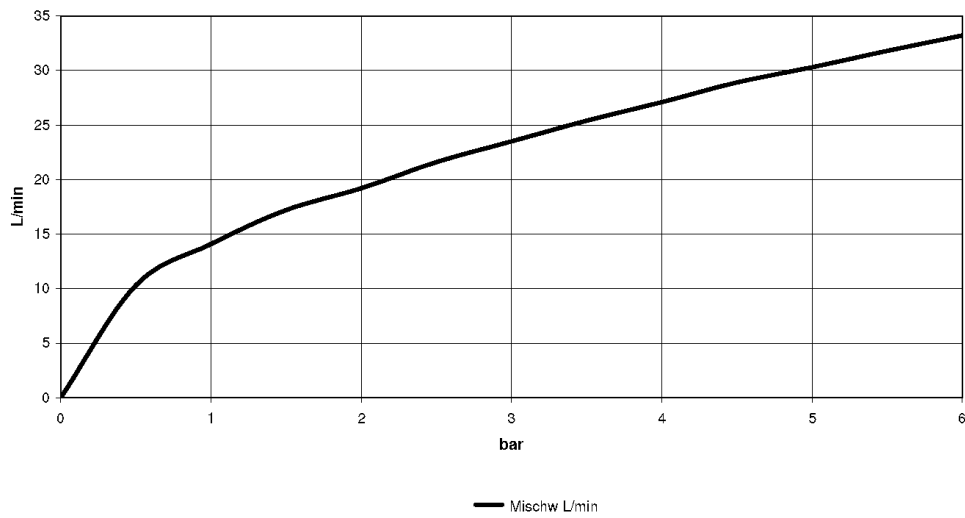

Bathtub - VAIA
Deck valve clockwise-closing hot - polished chrome
Article number: 20 000 808-00

All dimensions in mm / inch = mm x 0,0394

Flow rate chart

Bathtub - VAIA

Deck valve clockwise-closing hot - polished chrome